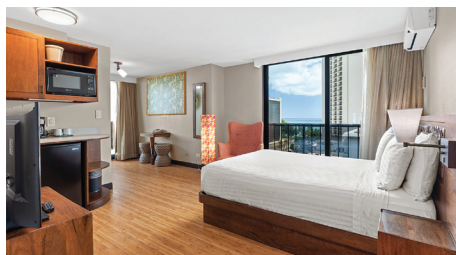

RESTAURANT & LOUNGES

- Ko Tiki Terrace
  5:00 pm-10:00 pm Daily
  (subject to change)

ROOM AMENITIES

- Air conditioning
- Coffee Maker
- LCD TV
- All rooms non-smoking
- Wireless Internet access
- Hair dryer
- In-room refrigerator
- Iron/Ironing board
- Kitchenette w/ 2-burner stove top (most)
- Full Kitchens (in some 1bdrm suites)
- Microwave
- Mini-refrigerator
- Private Lanai/balcony
- Sundeck Lanai (some)
- Shower/bathtub
- Telephone/Voicemail
- Electronic Key card

RECREATION & ENTERTAINMENT

- Ala Wai Golf Course nearby
- Tennis courts nearby
- Basketball Courts nearby
- Short distance to a multitude of points of interest
- Relax in the inner/outer Sanctuary

GDS:

- Galileo WV43960
- Sabre WVO012993
- Amadeus WVHNLABS
- Apollo WV43960
- DHISCO WV27633
- Worldspan WVBAMBO

POINTS OF INTEREST

- Waikīkī Beach – 1.5 blocks
- International Marketplace - 2 blocks
- Royal Hawaiian Center - 2.5 blocks
- Honolulu Zoo - 5 Blocks
- Kapiolani Park – 5 blocks
- Waikīkī Aquarium – 5 blocks
- Waikīkī Beachwalk – 5 blocks
- Hawaii Convention Center - 1 mile
- Ala Moana Shopping Center - 1.5 miles
- Diamond Head Crater Park - 3.5 miles
- Honolulu International Airport - 8.5 miles
- Pearl Harbor – 20 miles
- Oahu's North Shore 34.6 miles

GUEST ROOMS Category	Type of Bedding*	Guests	Max Pax	Area ft²	Area ft² Incl. Lanai
Studio Kitchenette	Varies K, Q, F and QFSB or FFSB	1-2	3	257-318	297-397
Studio Kitchenette City View	Varies K, Q, F and QFSB or FFSB	1-2	3	240-418	280-591
Hotel Room City View	Q	1-2	2	206-218	246-267
Studio Kitchenette Deluxe City View	Varies K, Q, F and QFSB or FFSB	1-2	3	249-388	298-542
Hotel Room Partial Ocean View	Q	1-2	2	188-247	237-388
1-Bedroom Suite City View w/ Kitchenette	K OR Q and QFSB	1-2	4	387-449	467-547
1-Bedroom Suite City View w/ Full Kitchen	Q OR K, FSB	1-2	4	403-449	483-587
1-Bedroom Suite City/Mountain View w/ Kitchenette	K, Q or 2Q and FFSB or FF	1-2	4	372-490	421-570
1-Bedroom Tiki Terrace Suite	2Q, FF	1-3	5	458	1102

Type of Bedding: K = King, Q = Queen, F = Full, QFSB = Queen Foldout Sofa Bed, FFSB = Full Foldout Sofa Bed, FF = Full futon. Type of Bedding requests are subject to availability and determined upon arrival. Extra bedding charges apply and are subject to availability. **Rates vary by season, year-end pricing may apply. Blackout Dates may apply. Rates are subject to applicable taxes. Rates and taxes are subject to change without notice. Area footage is approximate and can vary per unit. Additional fees may apply.

BOOK BY CATEGORY OR BY INDIVIDUAL UNIT

At CastleResorts.com you can have your client choose the exact room they wish to stay in!

WORLDWIDE RESERVATIONS

For reservations, please contact our reservations office, your travel consultant, **book online at: www.castleresorts.com, or via email at: reservations@castleresorts.com**

Worldwide Direct: +1-808-545-3510

Toll-Free (U.S., Canada, & Saipan): +1-800-367-5004

Fax: +1-808-545-2163

Follow us on Instagram
@CastleResorts

Find us on Facebook at
www.facebook.com/CastleResortsAndHotels