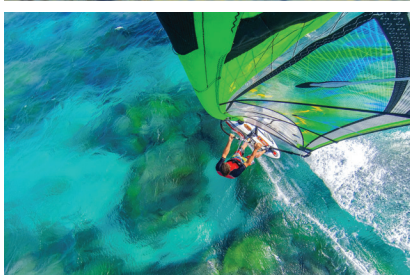

CASTLE BAMBOO WAIKĪKĪ HOTEL

Aloha!

2024 FACT SHEET

CASTLE BAMBOO WAIKĪKĪ HOTEL | OAHU

Conveniently located near famed Waikīkī Beach and amid the action of Waikīkī, the Castle Bamboo Waikīkī Hotel is a hidden sanctuary from the bustle just outside. By day, relax at the serene lagoon pool with cascading waterfall framed against lush tropical foliage or in the evening, dine under cozy umbrellas at its tiki-themed poolside restaurant.